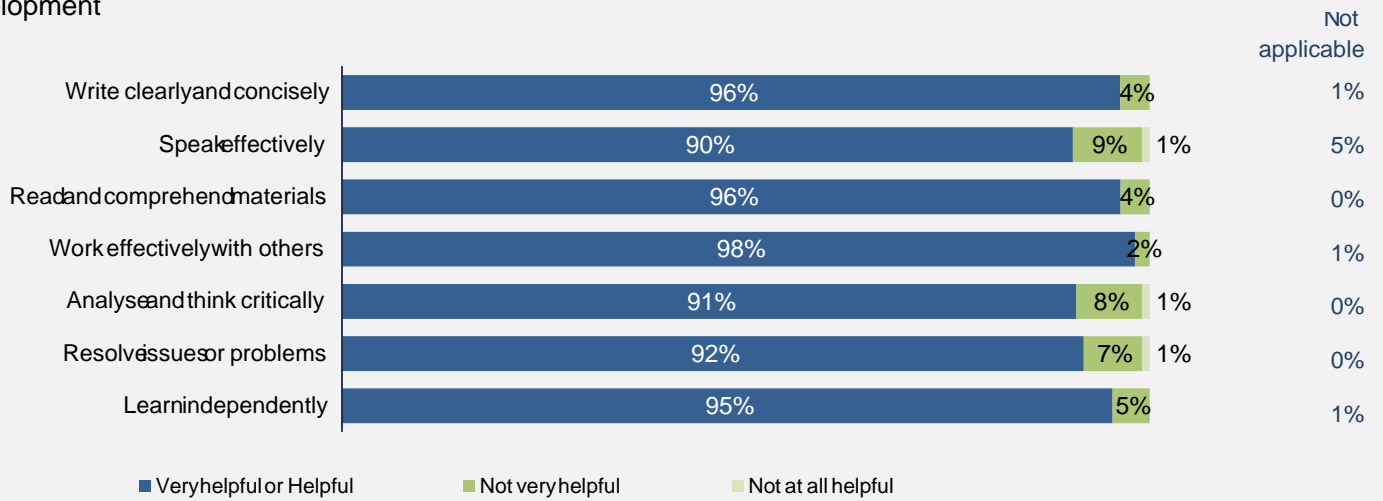

Diploma, Associate Degree, and Certificate Student Outcomes

Summary of Survey Results: 2019 to 2023

Applied filters:
CPCVCCAdministrativeAssistant;

Cohort	193
Respondents	111
Response Rate	58%

Skill Development and Post-Secondary Experience

97% said they were very satisfied or satisfied with the education they received.

Skill Development

Percentages are based on those who gave a valid rating, excluding those who said Not applicable.