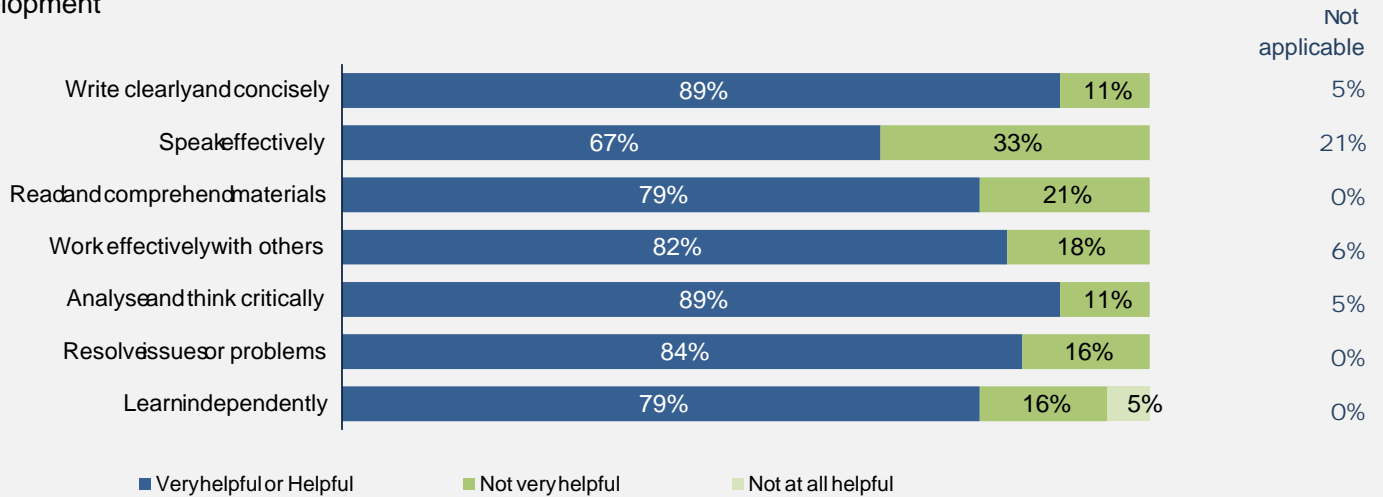

Diploma, Associate Degree, and Certificate Student Outcomes Summary of Survey Results: 2019 to 2023

Applied filters:

CPC/VCC:Administrative/Professional

Cohort	34
Respondents	19
Response Rate	56%

Skill Development and Post-Secondary Experience

89%

said they were very satisfied or satisfied with the education they received.

Skill Development

Percentages are based on those who gave a valid rating, excluding those who said Not applicable.