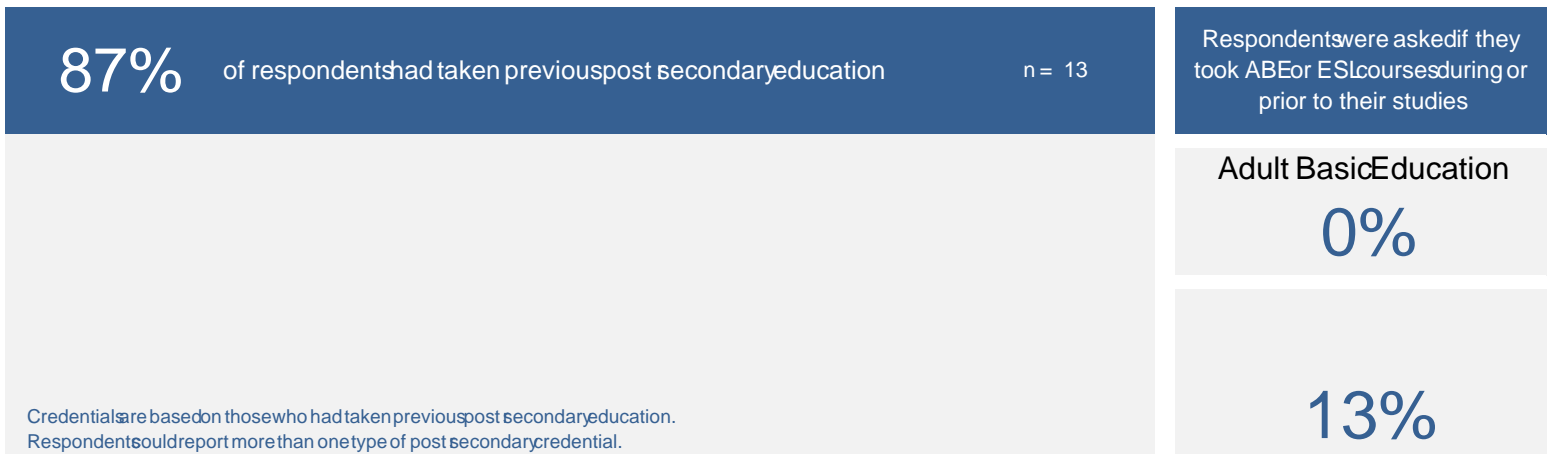

Diploma, Associate Degree or Certificate Student Outcomes

Summary of Survey Results: 2019 to 2023

Applied filters:

Cohort
Respondents
Response Rate

Further of the Survey

Past Education

Diploma, Associate Degree, and Certificate Student Outcomes

Summary of Survey Results: 2019 to 2023

Applied filters:
CPCVCCCADTechnician;

Cohort	31
Respondents	15
Response Rate	48%

Skill Development and Post-Secondary Experience

87% said they were very satisfied or satisfied with the education they received.