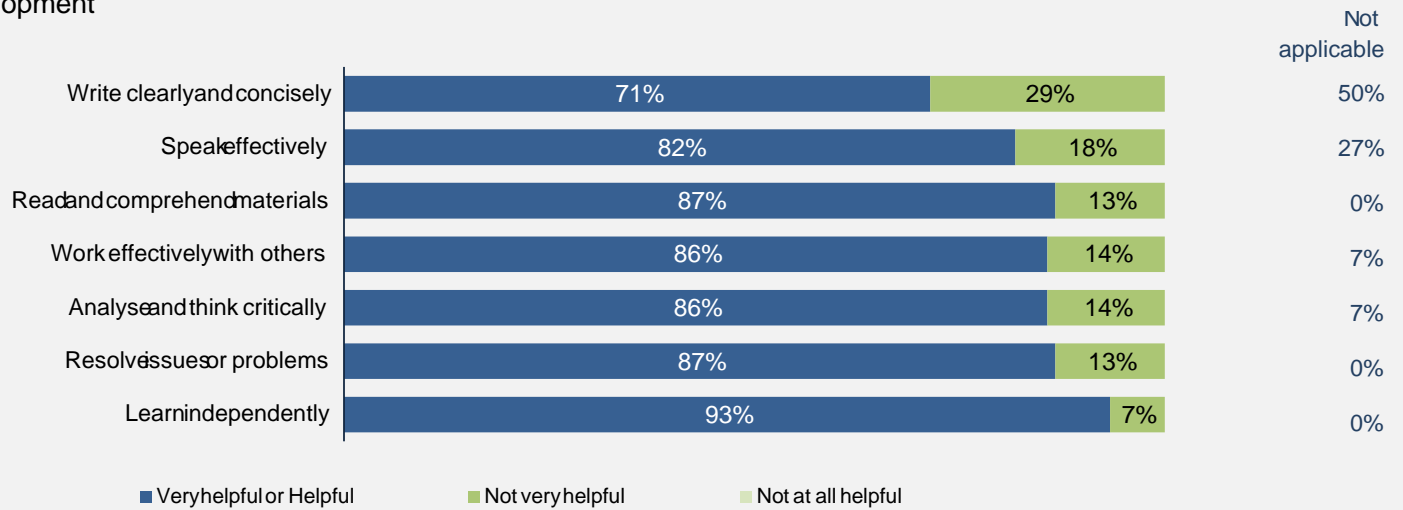

Diploma, Associate Degree, and Certificate Student Outcomes

Summary of Survey Results: 2019 to 2023

Applied filters:
CPCVCCCADTechnician;

Cohort	31
Respondents	15
Response Rate	48%

Skill Development and Post-Secondary Experience

87% said they were very satisfied or satisfied with the education they received.

Skill Development

Percentages are based on those who gave a valid rating, excluding those who said Not applicable.