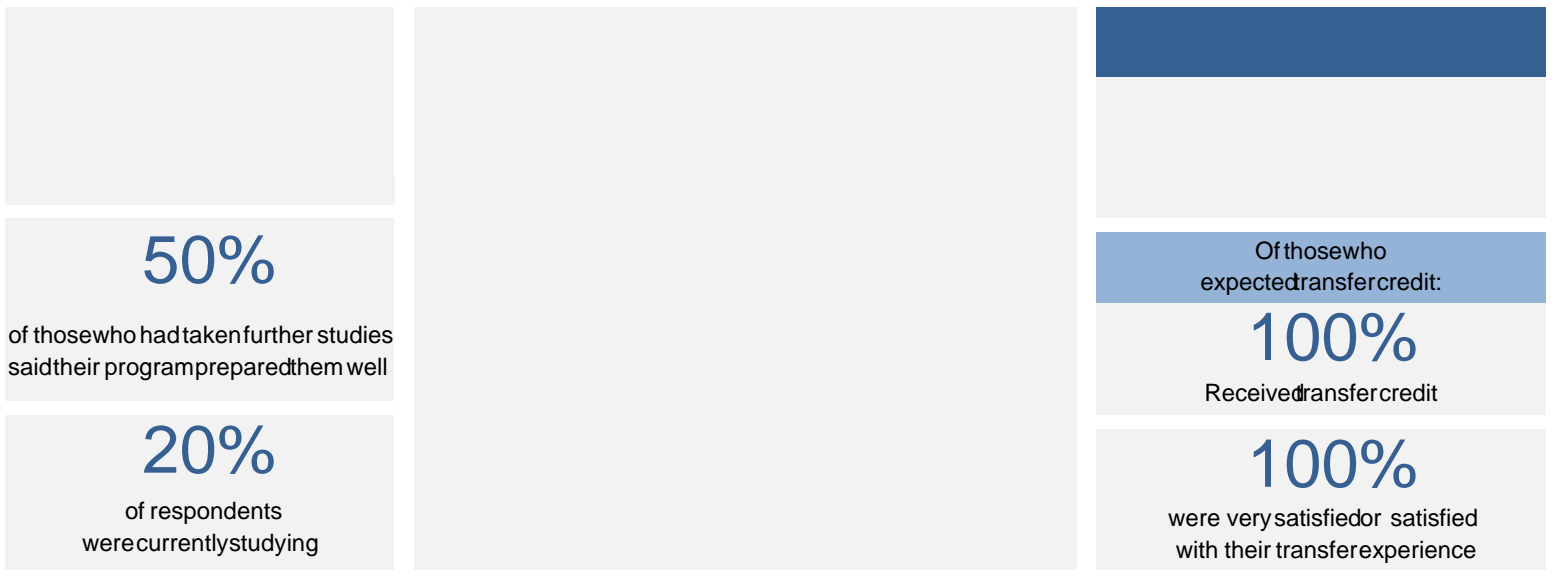

Diploma, Associate Degree or Certificate Student Outcomes

Summary of Survey Results: 2019 to 2023

Applied filters:

Cohort
Respondents
Response Rate

Further of the Survey

Past Education

Diploma, Associate Degree, and Certificate Student Outcomes

Summary of Survey Results: 2019 to 2023

Applied filters:
CPCVCCCADTechnician;

Cohort	31
Respondents	15
Response Rate	48%

Skill Development and Post-Secondary Experience

87% said they were very satisfied or satisfied with the education they received.