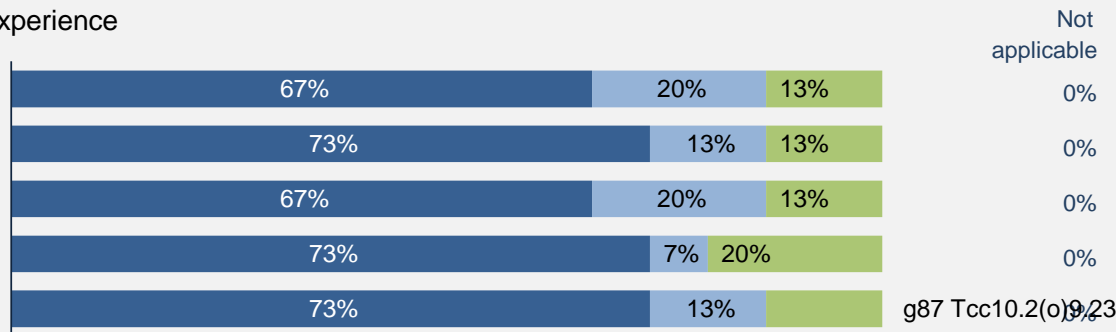

Summary of Survey Results: 2019 to 2023

Applied filters:
CPCVCCCADTechnician;

Cohort	31
Respondents	15
Response Rate	48%

Skill Development and Post-Secondary Experience

87% said they were very satisfied or satisfied with the education they received.

Skill Development

Percentages are based on those who gave a valid rating, excluding those who said Not applicable.

Satisfaction with Post-Secondary Experience

Percentages are based on those who gave a valid rating, excluding those who said Not applicable.