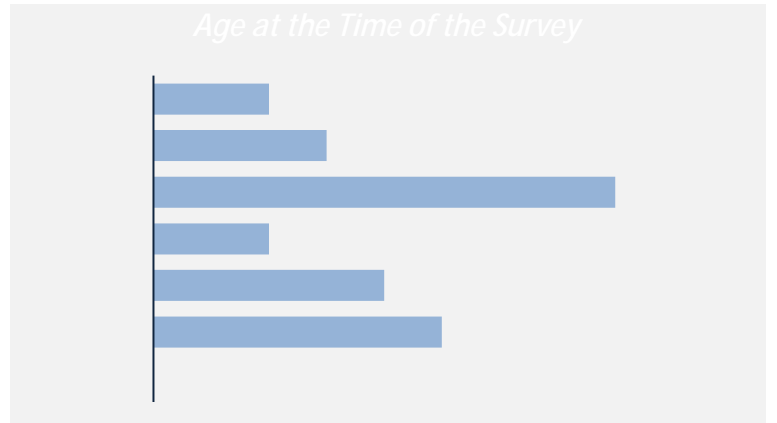

Applied Filters

CPC: VCC: MUSD;

<i>Cohort</i>	48
<i>Respondents</i>	24
<i>Response Rate</i>	50%

Description of Survey Respondents

Demographics